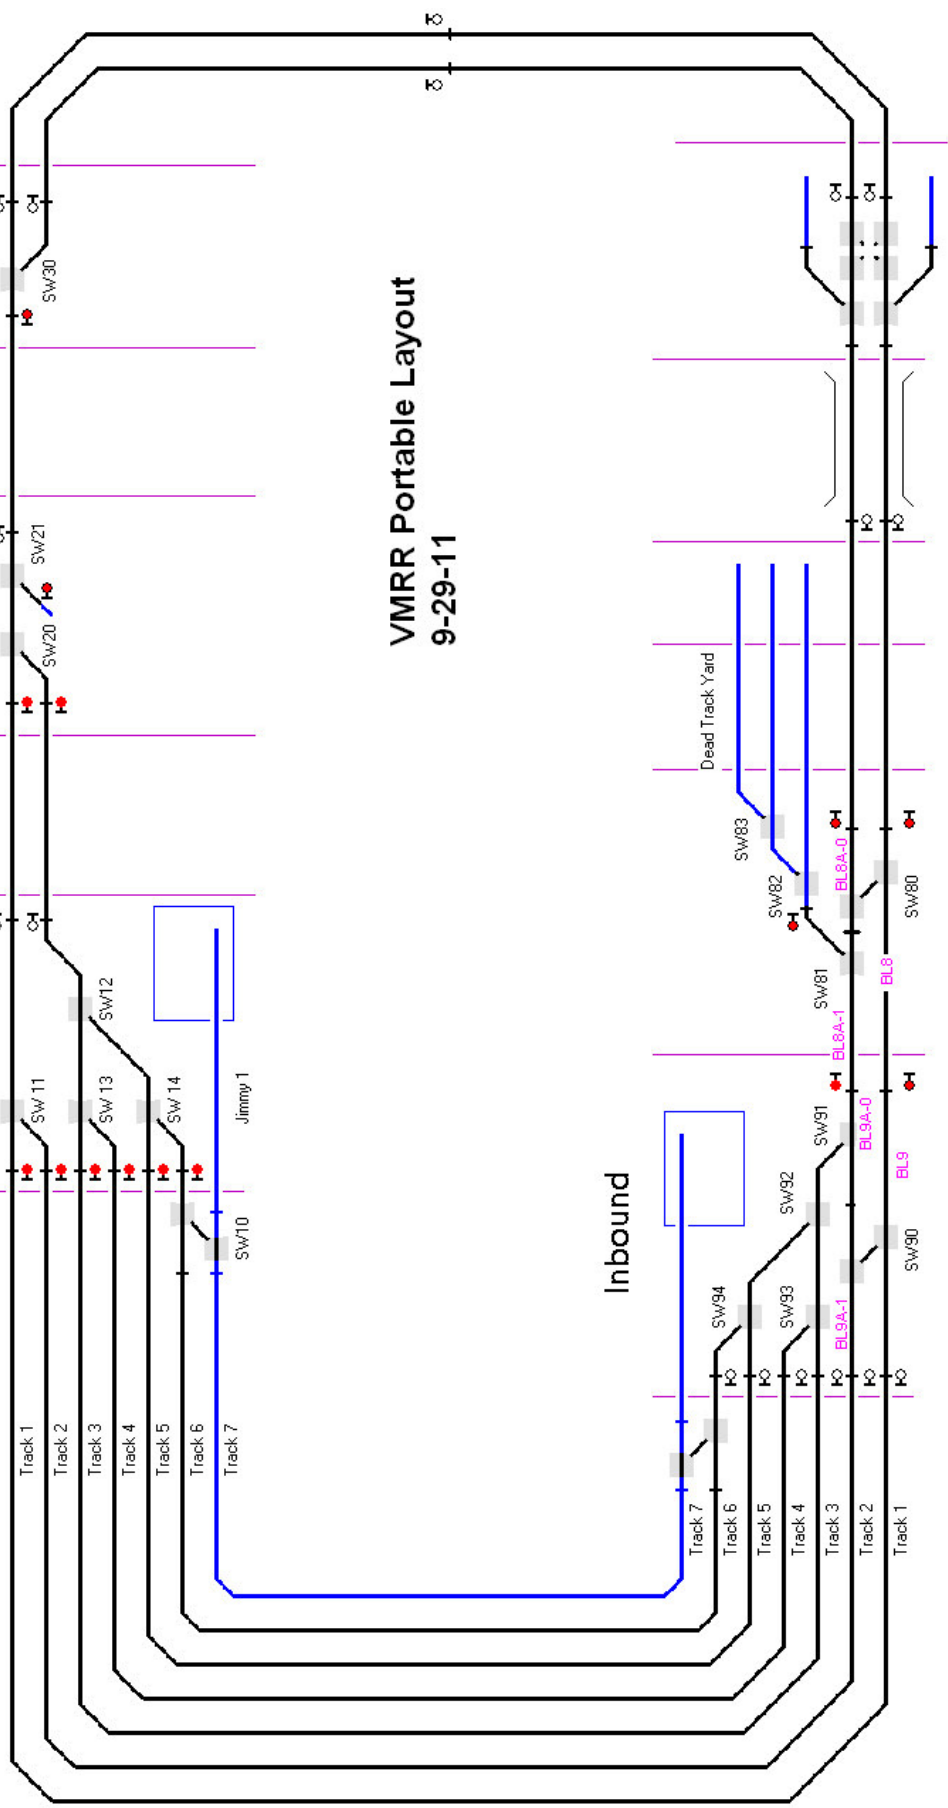

Outbound

VMRR Portable Layout
9-29-11

Inbound