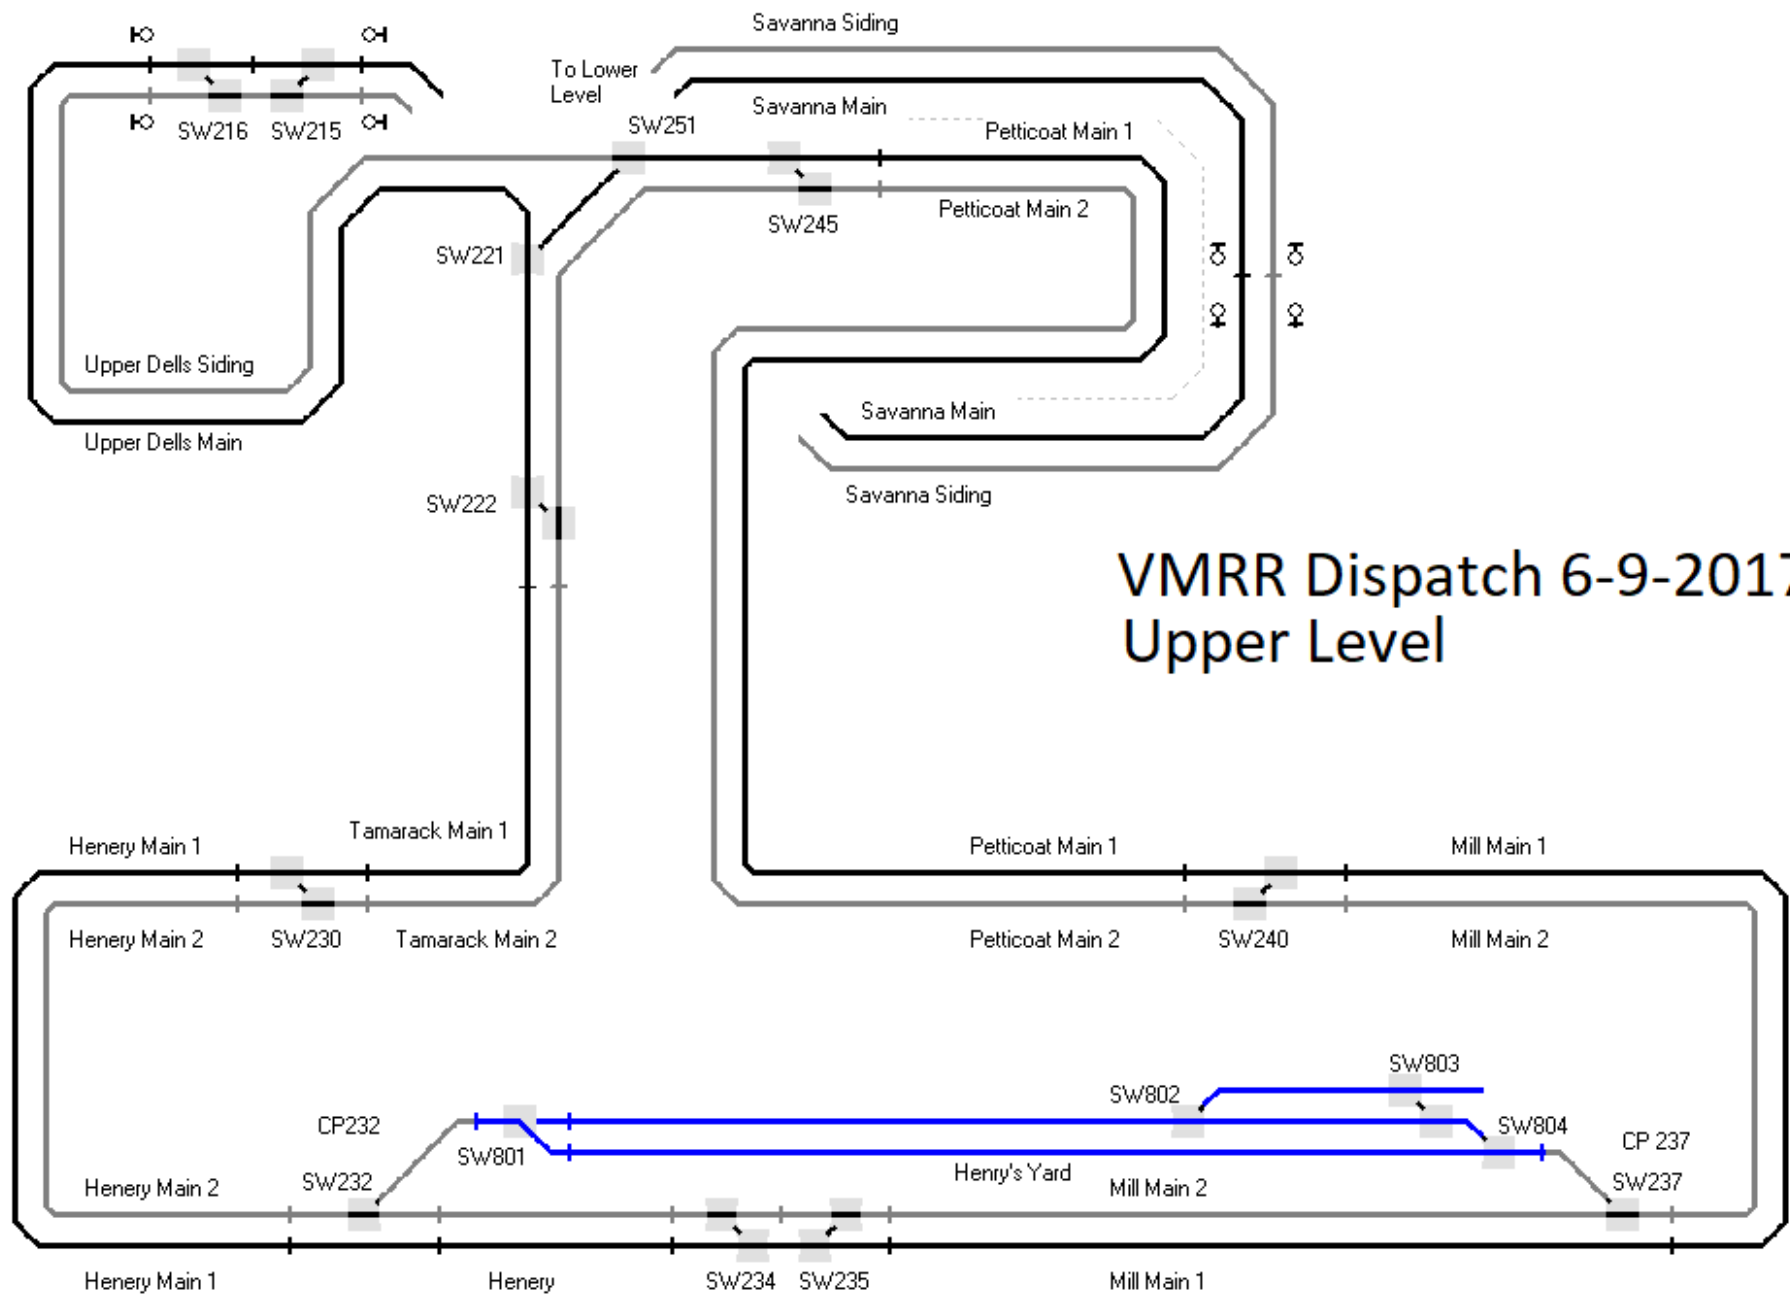

VMRR Dispatch 6-9-2017  
Lower Level

- Union Station Tracks 1 - 10
- Union Station Tracks 11 - 13
- Intermodal Yard

# VMRR Dispatch 6-9-2017 Upper Level